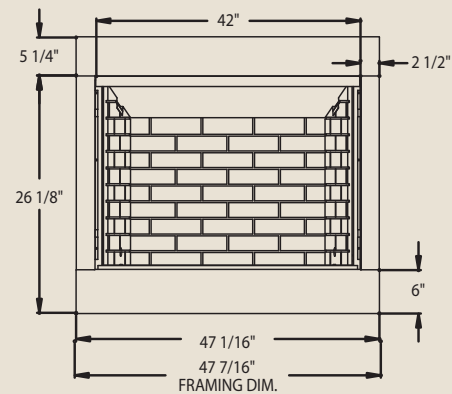

A Brand of Monessen Hearth Systems Co.
149 Cleveland Drive, Paris, Kentucky 40361

www.monessenhearth.com

To avoid personal injury or property damage, the product described by this brochure must be installed, operated and maintained in strict compliance with the instructions packaged with the product and all applicable building or fire codes. Contact local building or fire officials about restrictions and installation inspection requirements. All photographs and drawings on this brochure are for illustrative purposes only and are not intended for, nor should they be used as a substitute for the instructions packaged with the unit. Appearance and specifications of the product are subject to change without notice. © 2007 Monessen Hearth Systems Co.